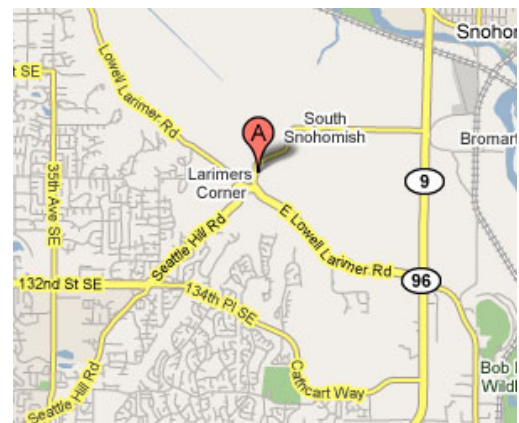

New Site!

Marsh Road Nursery

There's more to a beautiful garden than what meets the eye.

**Our newest Nursery is now open!
At the bottom of Seattle Hill Rd, just east of Mill Creek.**

**6510 Marsh Rd
Snohomish, WA 98296**

Directions

The Marsh Road Nursery is located just East of Mill Creek

From I-5 North or South

Take exit 186 (128th St SW), head East 3.2 miles
Turn left at Seattle Hill Rd 1.5 miles
At the bottom of Seattle Hill Rd, turn left...

The Nursery is 100 yards South, on the Right Side of the road.

Please visit our website and click on LOCATIONS for detail directions and maps.

Contact Information:

Pacific Topsoils – Everett Office

425-337-2700 or 800-884-SOIL (7645)